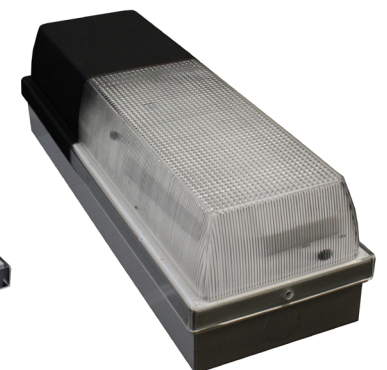

WALL SCONCE

0413/1413/2413

DIMENSIONS:
13.5"W x 4.5"H x 3.375"D

Project:	
Location(s):	
Type:	
Qty:	
Date:	

PRODUCT SPECIFICATIONS

Description:
A Rectangular Wall Mount with Multiple Optional Lenses

Materials:
20ga. G90 Galvanized Steel Pan (1413 is Open Back)

Finish:
Powder Coated

Lens:
Options Below

LED:
Integrated LED Array

Listing:
Damp List to Meet UL1598 Standard

Driver Info:
120V

Installation Information:
Install by Qualified Electrician

Warranty:
2 Years From Date of Shipment

0413

1413
Open Back

2413
Standard Wet List

with Roof

ORDER INFORMATION
Call Factory For Fluorescent Options

MODEL	FINISH	WATTAGE	KELVIN	LENS	OPTIONS
Model 0413 1413 2413	Finish DB - Dark Bronze BL - Black WH - White CC - Custom Color	Wattage LED12 - 12W LED 1200 Lms LED24 - 24W LED 2400 Lms	Kelvin 30 - 30K 35 - 35K 40 - 40K 50 - 50K	Lens CA - Clear Acrylic WA - White Acrylic CP - Clear Polycarbonate	Options DV - Dual Volt 120/277 PC - Photocell RBL - Roof Black RBR - Roof Bronze *2413 is Standard Wet List