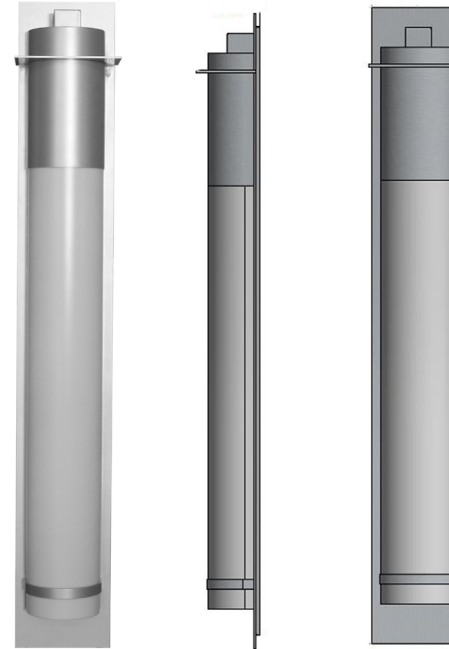

WALL SCONCE

AIRIS

**DIMENSIONS:**  
**AIRIS748 - 7" W x 48" H x 4.5" D**

Custom sizes available. Call customer service

Project:	
Location(s):	
Type:	
Qty:	
Date:	

PRODUCT SPECIFICATIONS

**Description:**  
 A Modern Wall Sconce with Rings and Back Plate

**Materials:**  
 Aluminum & Steel

**Finish:**  
 Powder Coated

**Lens:**  
 White or Clear Acrylic

**LED:**  
 Integrated LED Array

**Listing:**  
 Wet List to Meet UL 1598 Standard

**Driver Info:**  
 120/277V

**Installation Information:**  
 Install by Qualified Electrician

**Warranty:**  
 2 Years From Date of Shipment

ORDER INFORMATION  
 Call Factory For Fluorescent Options

MODEL	FINISH	WATTAGE	KELVIN	LENS	OPTIONS
<b>Model</b> AIRIS748 AIRISXXX (Width x Height)	<b>Finish</b> DB - Dark Bronze BL - Black AS - Anodized Silver WH - White CC - Custom Color	<b>Wattage</b> LED16 - 16W LED 1600 Lms (16 - for Dark Sky Option Only) LED21 - 21W LED 2100 Lms	<b>Kelvin</b> 30 - 30K 40 - 40K 50 - 50K	<b>Lens</b> WA - White Acrylic CA - Clear Acrylic	<b>Options</b> DS - Dark Sky UP - Uplight (Standard metal top and lens bottom) EM - Emergency Backup (Extends depth by 2")