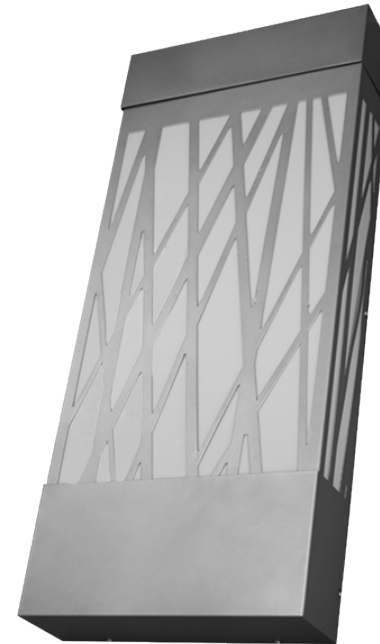

WALL SCONCE
BAMBOO

DIMENSIONS:
 13.25"W x 30"H x 3.5"E

Project:	
Location(s):	
Type:	
Qty:	
Date:	

PRODUCT SPECIFICATIONS

Description:
 An Decorative Sconce with a Bamboo Design

Materials:
 20Ga. G90 Galvanized Steel

Divine Lighting & Mfg., LLC.
 3704 Hilltop Dr. Ste. 200

metal top / metal bottom standard

ORDER INFORMATION
 Call Factory For Fluorescent Options

MODEL	FINISH	WATTAGE	KELVIN	LENS	OPTIONS
Model BAM1430	Finish DB - Dark Bronze BL - Black AS - Anodized Silver	Wattage LED21 - 21W LED 2100 Lms LED36 - 36W LED 3600 Lms	Kelvin 30 - 30K 35 - 35K 40 - 40K 50 - 50K	Lens WA - White Acrylic	Options EM5 - 500 Lms Emergency EM12- 1200 Lms Emergency DV - Dual Volt 120/277 DIM0-10V - Dimmable 0-10V