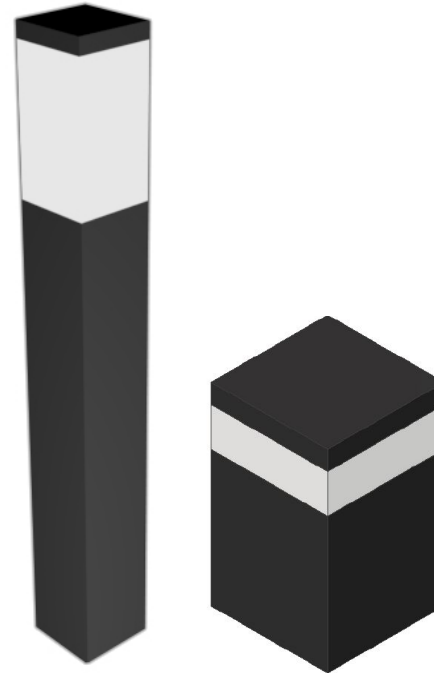

ORDER INFORMATION

Call Factory For Fluorescent Options

MODEL	FINISH	WATTAGE	KELVIN	HEIGHT	OPTIONS
Model BOLSQLW	Finish DB - Dark Bronze BL - Black AS - Anodized Silver WH- White CC - Custom Color	Wattage (10”) LED10 - 10W LED 1080 Lms Wattage (36”) LED22 - 22W LED 2744 Lms	Kelvin 30 - 30K 40 - 40K	Height 10 - 10” Height 36 - 36”Height	Options DIM0-10V - 0-10V Dimmable EM5 - 500 Lm Emergency* EM12 - 1200 Lm Emergency* <i>*only available in 36”H bollard</i> PC - Photocell HSS - House Side Shield