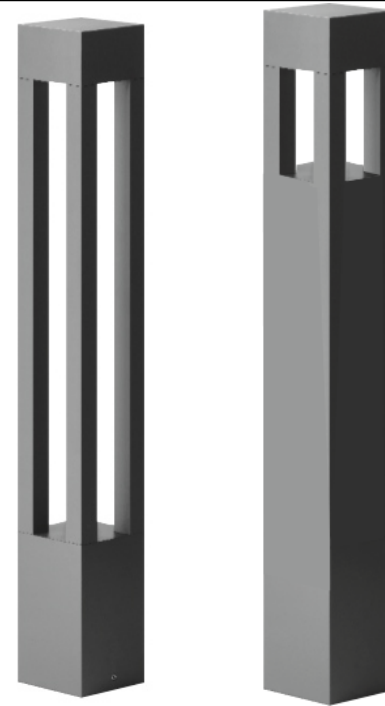

Pattern 0

Pattern 1

ORDER INFORMATION

Call Factory For Fluorescent Options

MODEL	PATTERN	FINISH	WATTAGE	KELVIN	OPTIONS
Model BOLSQOP	Pattern # - Pattern	Finish DB - Dark Bronze BL - Black AS - Anodized Silver WH - White CC - Custom Color	Wattage (Patt 0) LED5 - 5W LED 500 Lms LED10 - 10W LED 1000 Lms LED15 - 15W LED 1500 Lms LED20 - 20W LED 2000 Lms Wattage (Patt 1) LED12 - 12W LED 1200 Lms	Kelvin 30 - 30K 40 - 40K 50 - 50K	Options DIM0-10V - 0-10V Dimmable PC - Photocell