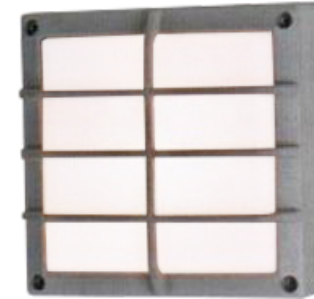

DIMENSIONS:

DSQ8 - 8.4”W x 8.4”H x 3”E
DSQ11 - 10.6”W x 10.6”H x 3.07”E

Project:	
Location(s):	
Type:	
Qty:	
Date:	

PRODUCT SPECIFICATIONS

Description:
 Square Style Ceiling Flush or Wall Sconce Fixture

Materials:
 Cast Aluminum Housing

Finish:
 Powder Coated

Lens:
 White Polycarbonate

LED:
 Integrated LED Array

Listing:
 Damp List to Meet UL1598 Standard IP54

Driver Info:
 120V

Installation Information:
 Install by Qualified Electrician

Warranty:
 2 Years From Date of Shipment

pattern 1

pattern 2

pattern 3

pattern 4

ORDER INFORMATION
 Call Factory For Fluorescent Options

MODEL	PATTERN	FINISH	WATTAGE	KELVIN	LENS	OPTIONS
Model DSQ8 DSQ11	Pattern 1 - Open 2 - X Bar 3 - Grill 4 - Eye Lid	Finish DB - Dark Bronze BL - Black AS - Anodized Silver WH- White CC - Custom Color	Wattage (DSQ8) LED5 - 5W LED 500 Lms LED10 - 10W LED 1000 Lms Wattage (DSQ11) LED10 - 10W LED 1000 Lms LED15 - 15W LED 1500 Lms	Kelvin 30 - 30K 40 - 40K	Lens WP - White Polycarbonate	Options DV - 120/277V