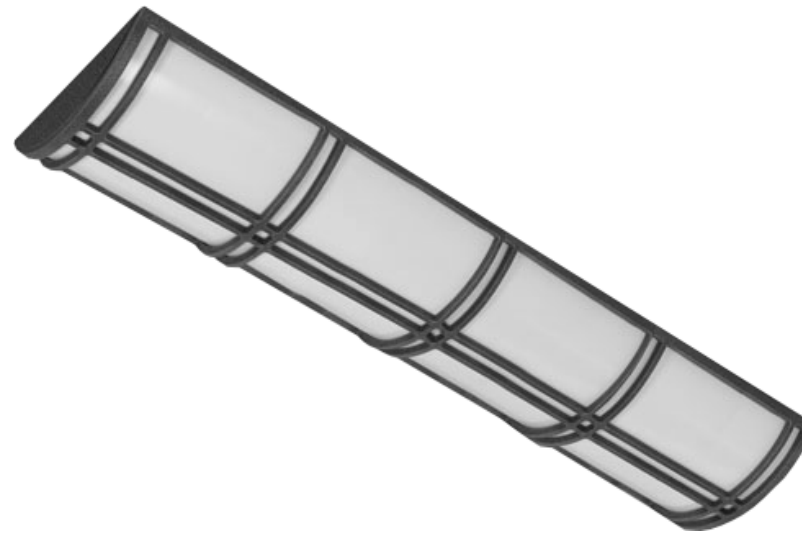

ORDER INFORMATION

Call Factory For Fluorescent Options

MODEL	FINISH	WATTAGE	KELVIN	BALLAST	LENS	OPTIONS
Model CUMIS	Finish DB - Dark Bronze BL - Black AS - Anodized Silver WH - White CC - Custom Color	Wattage LED36 - 36W LED 3600 Lms LED64 - 64W LED 6400 Lms Wattage (Fluorescent) 332 - 3-F32 T8	Kelvin 30 - 30K 35 - 35K 40 - 40K	Ballast ER - Residential Elect. (120V) EH - Commercial Elect. (120/277V)	Lens WA - White Acrylic	Options EM5 - 500 Lm Emergency EM12 - 1200 Lm Emergency MOT - Motion Sensor DV - 120/277 Dual Volt DIMM0-10V - 0-10v Dimmable