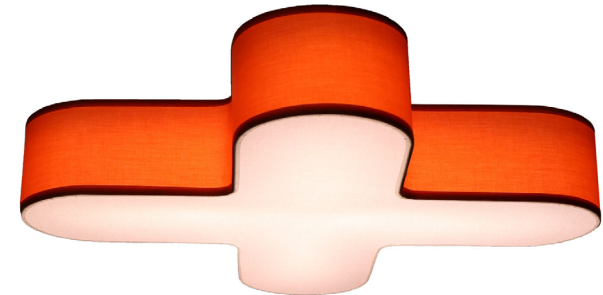

PROP-2

ORDER INFORMATION
Call Factory For Fluorescent Options

MODEL	FINISH	WATTAGE	KELVIN	LENS	OPTIONS
<u>Model</u>	<u>Finish</u>	<u>Wattage</u>	<u>Kelvin</u>	<u>Lens</u>	<u>Options</u>