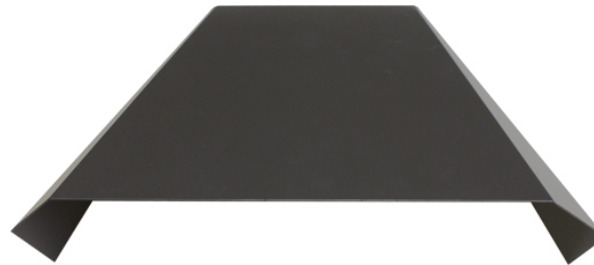

DIMENSIONS:
15"W X 8"H X 4"D

Custom sizes available. Contact customer service

Project:	
Location(s):	
Type:	
Qty:	
Date:	

PRODUCT SPECIFICATIONS

Description:
A Full Cutoff Metal Wall Sconce That Can be Mounted as Either an Up or Down Light

Materials:
20ga. G90 Galvanized Steel

Finish:
Powder Coated

Lens:
None

LED:
Integrated LED Array

Listing:
Damp List to Meet UL1598 Standard

Driver Info:
120V

Installation Information:
Install by Qualified Electrician

Warranty:
2 Years From Date of Shipment

-WET

*Dark Sky Compliant if Mounted as a Down Light

-DAMP

ORDER INFORMATION
Call Factory For Fluorescent Options

MODEL	FINISH	WATTAGE	KELVIN	OPTIONS
Model S412	Finish DB - Dark Bronze BL - Black AS - Anodized Silver WH - White CC - Custom Color	Wattage LED12 - 12W LED 1200 Lms	Kelvin 30 - 30K 40 - 40K	Options DV - 120/277 Dual Volt PC - Photocell W - Wet List