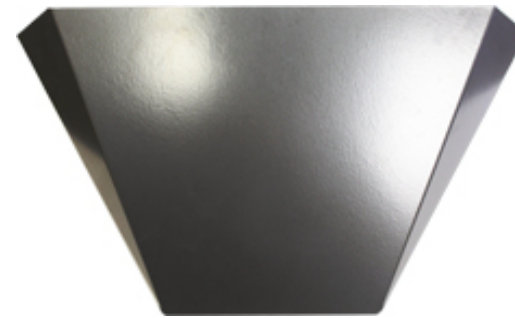

DIMENSIONS:
15"W X 8"H X 4"D

Custom sizes available. Contact customer service

Project:	
Location(s):	
Type:	
Qty:	
Date:	

PRODUCT SPECIFICATIONS

Description:
A Full Cutoff Metal Wall Sconce That Can be Mounted as Either an Up or Down Light

Materials:
20ga. G90 Galvanized Steel

Finish:
Powder Coated

Lens:
None

LED:
Integrated LED Array

Listing:
Damp List to Meet UL1598 Standard

Driver Info:
120V

Installation Information:
Install by Qualified Electrician

Warranty:
2 Years From Date of Shipment

-WET

*Dark Sky Compliant if Mounted as a Down Light

-DAMP

ORDER INFORMATION
Call Factory For Fluorescent Options

MODEL	FINISH	WATTAGE	KELVIN	OPTIONS
Model S412	Finish DB - Dark Bronze BL - Black AS - Anodized Silver WH - White CC - Custom Color	Wattage LED12 - 12W LED 1200 Lms	Kelvin 30 - 30K 40 - 40K	Options DV - 120/277 Dual Volt PC - Photocell W - Wet List