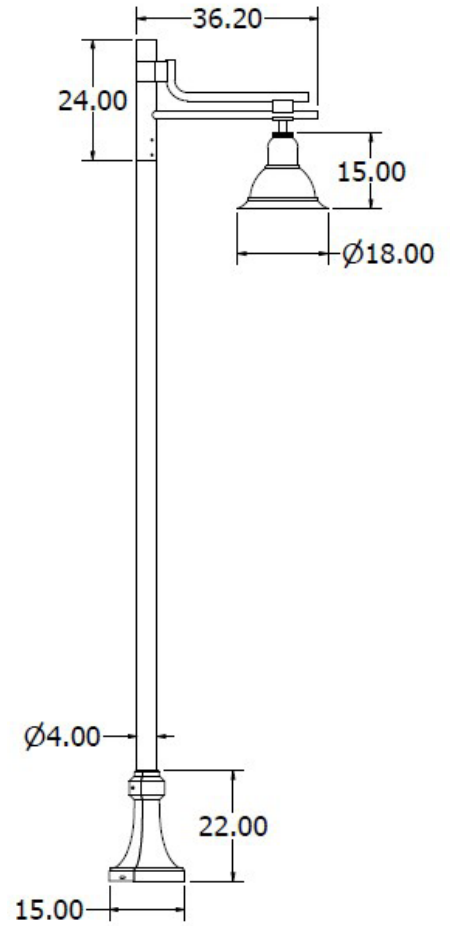

Standard Product Specifications

Materials:

Spun Aluminum Housing

Finish:

Powder Coated

Lens:

Clear Polycarbonate

LED:

Integrated LED Array

Listing:

Wet List to Meet UL 1598 Standard

Driver Info:

120/277V

Installation Information:

Install by Qualified Electrician

Warranty:

2 Years From Date of Shipment

DIMENSIONS:

18" Dia. x 15"H

Shown Mounted with DSA4 Mounting Arm on 4" Round Pole, with 2 Piece DB3 Decorative Base

MODEL	FINISH	WATTAGE	KELVIN	OPTIONS
Model SBELL	Finish DB - Dark Bronze BL - Black AS - Anodized Silver WH- White CC - Custom Color	Wattage LED40 - 40W LED 4000 Lms LED60 - 60W LED 6000 Lms LED80 - 80W LED 8000 Lms LED100 - 100W LED 10000 Lms LED120 - 120W LED 12000 Lms	Kelvin 30 - 30K 35 - 35K 40 - 40K 50 - 50K	Options HSS - House Side Shield