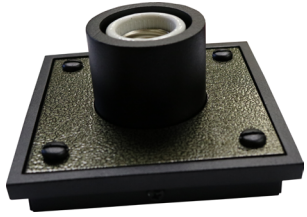

CEILING FLUSH URBAN

DIMENSIONS:

4.5"W x 4.5"H x 2.75"E
extension is without bulb

Project:	
Location(s):	
Type:	
Qty:	
Date:	

PRODUCT SPECIFICATIONS

Description:
Modern Squared Ceiling Fixture with Exposed Lamps

Materials:
Aluminum Housing

Finish:
Powder Coated

Lens:
None

LED:
N/A - Incandescent

Listing:
Damp List to Meet UL1598 Standard

Driver Info:
N/A

Installation Information:
Install by Qualified Electrician

Warranty:
1 Year From Date of Shipment

Bronze

Gold

Brown

ORDER INFORMATION

Call Factory For Fluorescent Options

MODEL	FRAME COLOR	SOCKET	PLATE COLOR
Model URB	Frame Color DB - Dark Bronze BL - Black AS - Anodized Silver WH- White CC - Custom Color	Socket MED - Medium MOG - Mogul	Plate Color DB - Dark Bronze BL - Black AS - Anodized Silver WH- White CC - Custom Color BR - Bronze BW - Brown G - Gold