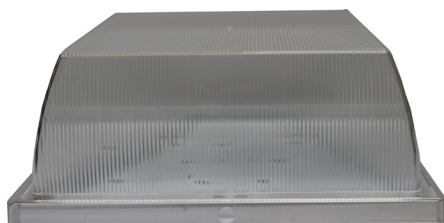

CEILING FLUSH
1010/1010E/1010X

Standard Product Specifications

Materials:

20ga. Galvanized Steel Pan

Finish:

Standard Finish is Galvanized; Standard for E and X is White (Pan Only)

Lens:

Acrylic and Polycarbonate Options

LED:

Integrated LED Array

Listing:

Damp List to Meet UL 1598 Standard

Driver Info:

120V

Installation Information:

Install by Qualified Electrician

Warranty:

2 Years From Date of Shipment

DIMENSIONS:

1010 - 10”Sq. x 4.25”D

1010E - 10”Sq. x 4.75”D

1010X - 10”Sq. x 5.5”D

1010