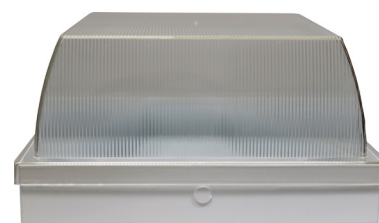

CEILING FLUSH
1010/1010E/1010X

Standard Product Specifications

Materials:

20ga. Galvanized Steel Pan

Finish:

Standard Finish is Galvanized; Standard for E and X is White (Pan Only)

Lens:

Acrylic and Polycarbonate Options

LED:

Integrated LED Array

Listing:

Damp List to Meet UL 1598 Standard

Driver Info:

120V

Installation Information:

Install by Qualified Electrician

Warranty:

2 Years From Date of Shipment

DIMENSIONS:

1010 - 10”Sq. x 4.25”D

1010E - 10”Sq. x 4.75”D

1010X - 10”Sq. x 5.5”D

1010X

*Minimum Quantity Required for Bug Lens

ORDER INFORMATION

Call Factory for Fluorescent Options and Minimum Ordering Requirements

MODEL	FINISH	WATTAGE	KELVIN	LENS	OPTIONS
Model 1010 1010E 1010X	Finish DB - Dark Bronze BL - Black AS - Anodized Silver WH - White CC - Custom Color	Wattage LED15 - 15W LED 1600 Lms LED20 - 20W LED 2200 Lms	Kelvin 30 - 30K 35 - 35K 40 - 40K 50 - 50K	Lens WA - White Acrylic CA - Clear Acrylic WP - White Polycarbonate CP - Clear Polycarbonate	Options DV - Dual Volt 120/277V DIM - 0-10V Dimmable EM5 - 500 Lms Emergency EM12 - 1200 Lms Emergency BUG - Bug Lens* *Minimum Quantity Required - Call Factory for Minimum Ordering Requirements.