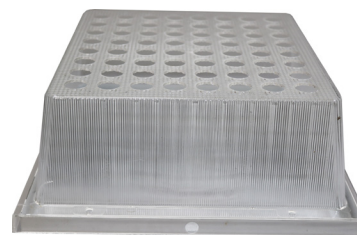

1010 (SHOWN WITH BUG LENS)*

*Minimum Quantity Required for Bug Lens

ORDER INFORMATION

Call Factory for Fluorescent Options and Minimum Ordering Requirements

MODEL	FINISH	WATTAGE	KELVIN	LENS	OPTIONS
Model 1010 1010E 1010X	Finish DB - Dark Bronze BL - Black AS - Anodized Silver WH - White CC - Custom Color	Wattage LED15 - 15W LED 1600 Lms LED20 - 20W LED 2200 Lms	Kelvin 30 - 30K 35 - 35K 40 - 40K 50 - 50K	Lens WA - White Acrylic CA - Clear Acrylic WP - White Polycarbonate CP - Clear Polycarbonate	Options DV - Dual Volt 120/277V DIM - 0-10V Dimmable EM5 - 500 Lms Emergency EM12 - 1200 Lms Emergency BUG - Bug Lens* *Minimum Quantity Required - Call Factory for Minimum Ordering Requirements.