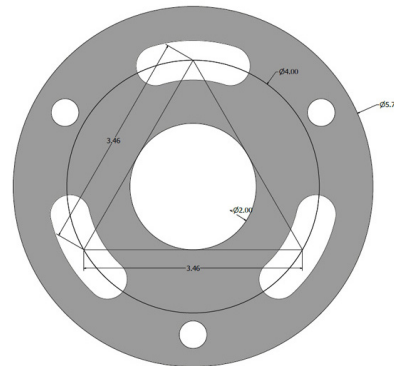

Standard Product Specifications

Materials:
Aluminum Housing
Finish:
Powder Coated
Lens:
White Acrylic
LED:
Integrated LED Array

Listing:
Wet List to Meet UL 1598 Standard
Driver Info:
120V
Installation Information:
Install by Qualified Electrician
Warranty:
2 Years From Date of Shipment

DIMENSIONS:
6" Dia. x 42"H
6" Dia. x 22"H

(Custom Bollard and Lens Heights Available)

(Approximate Dimensions)

(Mounting Base)

MODEL	FINISH	WATTAGE	KELVIN	BOLLARD HEIGHT	LENS HEIGHT	OPTIONS
Model BOL043	Finish DB - Dark Bronze BL - Black AS - Anodized Silver WH - White CC - Custom Color	Wattage LED25 - 25W LED 2500 Lms	Kelvin 30 - 30K 35 - 35K 40 - 40K 50 - 50K	Bollard Height 42 - 42"H 22 - 22"H XX - Custom Height in Inches	Lens Height 9 - 9" Lens Height 14 - 14" Lens Height* *Standard Height	Options DV - Dual Volt 120/277V DIM - 0-10V Dimmable PC - Photocell EM5 - 500 Lms Emergency EM12 - 1200 Lms Emergency