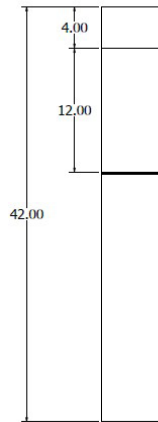

Standard Product Specifications

Materials:
Aluminum Housing
Finish:
Powder Coated
Lens:
White Acrylic
LED:
Integrated LED Array

Listing:
Wet List to Meet UL 1598 Standard
Driver Info:
120V
Installation Information:
Install by Qualified Electrician
Warranty:
2 Years From Date of Shipment

DIMENSIONS:
6" Dia. x 42"H
6" Dia. x 22"H

(Custom Bollard and Lens Heights Available)

(Approximate Dimensions)

(Mounting Base)

MODEL	FINISH	WATTAGE	KELVIN	BOLLARD HEIGHT	LENS HEIGHT	OPTIONS
Model BOL043	Finish DB - Dark Bronze BL - Black AS - Anodized Silver WH - White CC - Custom Color	Wattage LED25 - 25W LED 2500 Lms	Kelvin 30 - 30K 35 - 35K 40 - 40K 50 - 50K	Bollard Height 42 - 42"H 22 - 22"H XX - Custom Height in Inches	Lens Height 9 - 9" Lens Height 14 - 14" Lens Height* *Standard Height	Options DV - Dual Volt 120/277V DIM - 0-10V Dimmable PC - Photocell EM5 - 500 Lms Emergency EM12 - 1200 Lms Emergency