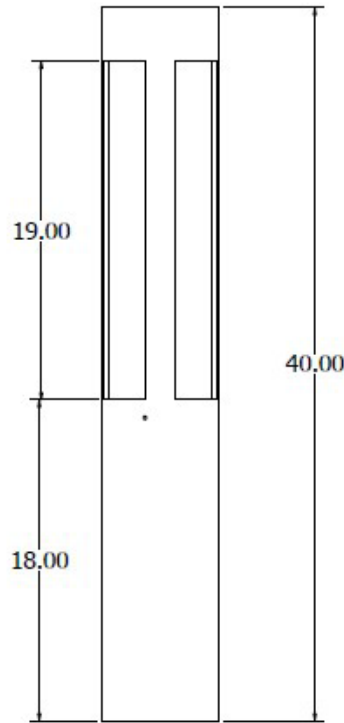

Integrated LED Array

Listing:

Wet List to Meet UL 1598 Standard

Driver Info:

120/277V

Installation Information:

Install by Qualified Electrician

Warranty:

2 Years From Date of Shipment

DIMENSIONS:

6.625" Dia. x 40"

6.625" Dia. x 78"

MODEL	FINISH	WATTAGE	KELVIN	OPTIONS
Model BOLCLMN40 BOLCLMN78	Finish DB - Dark Bronze BL - Black AS - Anodized Silver WH - White CC - Custom Color	Wattage (BOLCLMN 40") LED15 - 15W LED 1500 Lms Wattage (BOLCLMN 78") LED25 - 25W LED 2500 Lms	Kelvin 30 - 30K 35 - 35K 40 - 40K 50 - 50K	Options PC - Photocell EM5 - 500 Lms Emergency EM12 - 1200 Lms Emergency