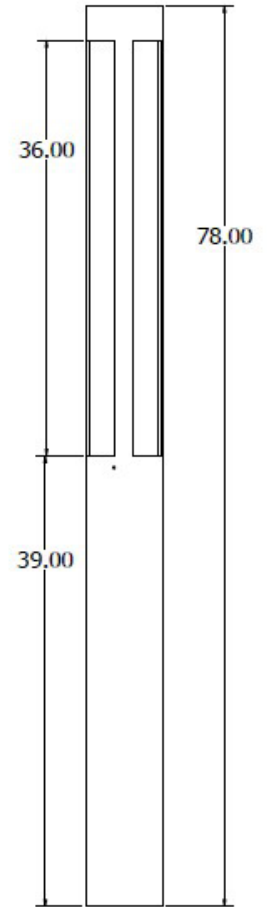

Standard Product Specifications

Materials:

Aluminum Housing

Finish:

Powder Coated

Lens:

White Acrylic

LED:

Integrated LED Array

Listing:

Wet List to Meet UL 1598 Standard

Driver Info:

120/277V

Installation Information:

Install by Qualified Electrician

Warranty:

2 Years From Date of Shipment

DIMENSIONS:

6.625" Dia. x 40"

6.625" Dia. x 78"

MODEL	FINISH	WATTAGE	KELVIN	OPTIONS
Model BOLCLMN40 BOLCLMN78	Finish DB - Dark Bronze BL - Black AS - Anodized Silver WH - White CC - Custom Color	Wattage (BOLCLMN 40") LED15 - 15W LED 1500 Lms Wattage (BOLCLMN 78") LED25 - 25W LED 2500 Lms	Kelvin 30 - 30K 35 - 35K 40 - 40K 50 - 50K	Options PC - Photocell EM5 - 500 Lms Emergency EM12 - 1200 Lms Emergency