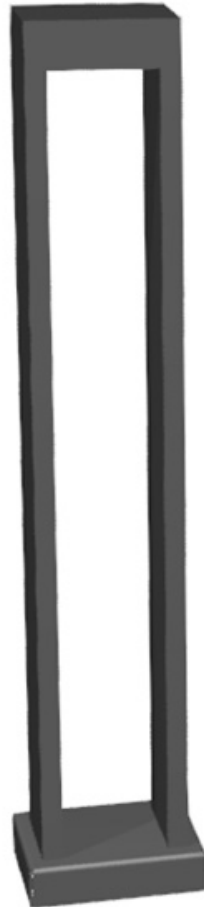

Standard Product Specifications

Materials:

Aluminum Housing

Finish:

Powder Coated

Lens:

White Polycarbonate

LED:

2 Years From Date of Shipment

DIMENSIONS:

7"W x 42"H x 5"D

(Custom Heights Available - Call Customer Service)

MODEL	FINISH #1	WATTAGE	KELVIN	HEIGHT	OPTIONS
Model BOLO	Finish DB - Dark Bronze BL - Black AS - Anodized Silver WH- White CC - Custom Color	Wattage LED10 - 10W LED 1200 Lms	Kelvin 30 - 30K 40 - 40K 50 - 50K	Height 42 - 42" Height (Standard) XX - Custom Height in Inches	Options DIM - 0-10V Dimmable PC - Photocell