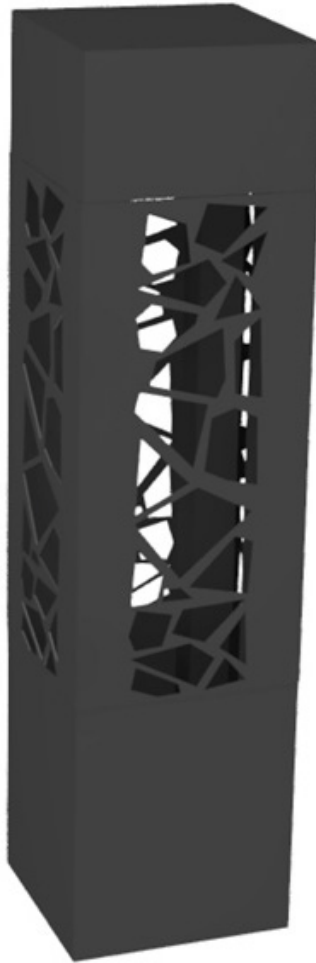

Standard Product Specifications

**Materials:**  
Aluminum Housing  
**Finish:**  
Powder Coated  
**Lens:**  
White Polycarbonate  
**LED:**  
Integrated LED Array

**Listing:**  
Wet List to Meet UL 1598 Standard  
**Driver Info:**  
120V  
**Installation Information:**  
Install by Qualified Electrician  
**Warranty:**  
2 Years From Date of Shipment

**DIMENSIONS:**  
10”Sq. x 40”H

MODEL	FINISH	WATTAGE	KELVIN	OPTIONS
<b>Model</b> <b>BOLSQOPXL</b>	<b>Finish</b> DB - Dark Bronze BL - Black AS - Anodized Silver WH- White CC - Custom Color	<b>Wattage</b> <b>LED15</b> - 15W LED 1500 Lms	<b>Kelvin</b> 30 - 30K 40 - 40K 50 - 50K	<b>Options</b> DV - Dual Volt 120/277V DIM - 0-10V Dimmable