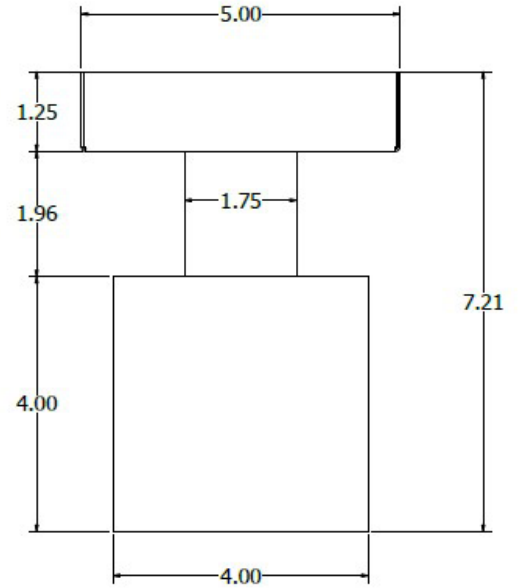

Integrated LED Array

**Listing:**

Wet List to Meet UL 1598 Standard

**Driver Info:**

120V

**Installation Information:**

Install by Qualified Electrician

**Warranty:**

2 Years From Date of Shipment

**DIMENSIONS:**

View Full Dimensions Below

MODEL	FINISH	WATTAGE	KELVIN	OPTIONS
<b>Model</b> CORE	<b>Finish</b> BB - Brushed Brass BL - Black DB - Dark Bronze AS - Anodized Silver WH - White CC - Custom Color	<b>Wattage</b> LED15 - 15W LED 1500 Lms LED20 - 20W LED 2000 Lms	<b>Kelvin</b> 30 - 30K 35 - 35K 40 - 40K 50 - 50K	<b>Options</b> DV - Dual Volt 120/277V DIM - 0-10V Dimmable