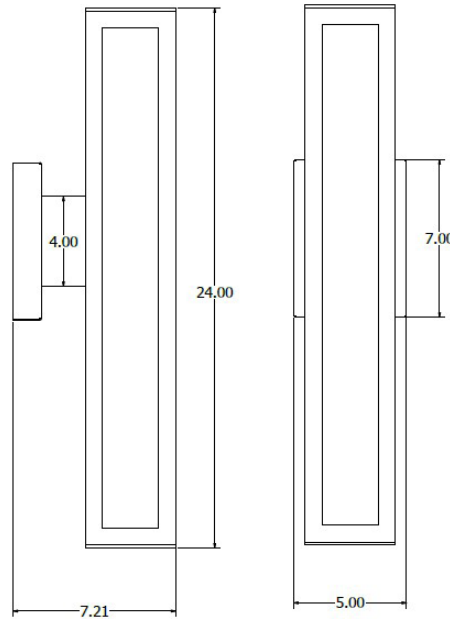

Integrated LED Array

**Listing:**

Wet List to Meet UL 1598 Standard

**Driver Info:**

120V

**Installation Information:**

Install by Qualified Electrician

**Warranty:**

2 Years From Date of Shipment

**DIMENSIONS:**

View Full Dimensions Below

MODEL	FINISH	WATTAGE	KELVIN	OPTIONS
<b>Model</b> CORE	<b>Finish</b> BB - Brushed Brass BL - Black DB - Dark Bronze AS - Anodized Silver WH - White CC - Custom Color	<b>Wattage</b> LED15 - 15W LED 1500 Lms LED20 - 20W LED 2000 Lms	<b>Kelvin</b> 30 - 30K 35 - 35K 40 - 40K 50 - 50K	<b>Options</b> DV - Dual Volt 120/277V DIM - 0-10V Dimmable