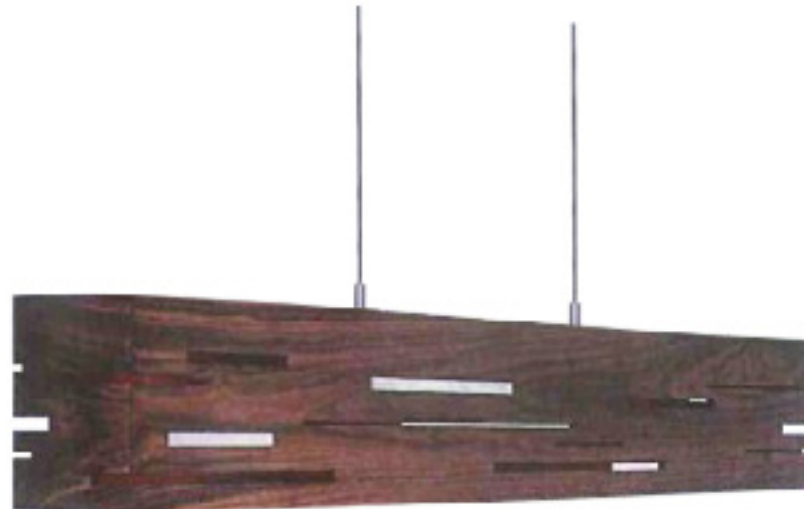

DIMENSIONS:
54"W x 8"H x 6"D

Project:	
Location(s):	
Type:	
Qty:	
Date:	

PRODUCT SPECIFICATIONS

Description:
A Wood Box Fixture with Dado Cuts

Materials:
Aluminum & Wood

Finish:
Powder Coated

Lens:
Frosted Acrylic

LED:
Integrated LED Array

Listing:
Dry List to Meet UL 1598 Standard

Driver Info:
120V

Installation Information:
Install by Qualified Electrician

Warranty:
2 Years From Date of Shipment

ORDER INFORMATION
Call Factory For Fluorescent Options