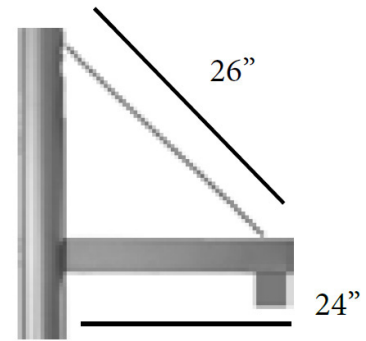

2 Years From Date of Shipment

DIMENSIONS:

16.5”H x 24”W

DARK SKY
COMPLIANT

DBELL (Shown Mounted to a Deco Straight Arm)

DSA3

Hook Arm

MODEL	FINISH	WATTAGE	KELVIN	OPTIONS
Model DBELL	Finish DB - Dark Bronze BL - Black AS - Anodized Silver WH- White CC - Custom Color	Wattage LED40 - 40W LED 4000 Lms LED60 - 60W LED 6000 Lms	Kelvin 30 - 30K 35 - 35K 40 - 40K 50 - 50K	Options DIM - 0-10V Dimmable WM - Wall Mount DSA - Deco Straight Arm DSA3 - Deco Straight Arm 3 HA - Hook Arm CBLH - Cable Hanger System HSS - House Side Shield Dual DSA - Dual DSA Arms DHA - Dual Hook Arms