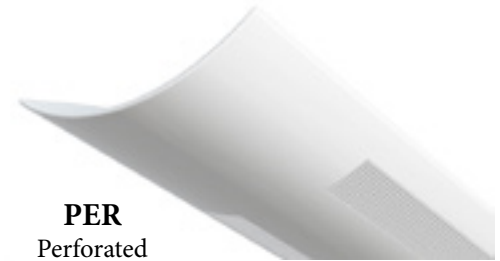

DIRECT / INDIRECT

D/I-LPS & D/I-LPB

DIMENSIONS:
48”L x 7.75”W x 2”H

Project:	
Location(s):	
Type:	
Qty:	
Date:	

PRODUCT SPECIFICATIONS

Description:

Ambient Lighting For an Office or Task Area

Materials:

Heavy Gauge Cold-Rolled Steel Housing

Finish:

Powder Coated

Lens:

White Opal Acrylic Diffuser

LED:

Integrated LED Array

Listing:

LPS

LV
Louvered

PER
Perforated

Also available in LED tube lamps

ORDER INFORMATION

Call Factory For Fluorescent Options

MODEL	FINISH	WATTAGE	KELVIN	MOUNT	OUTER ROW	LENGTH	OPTIONS
Model D/I-LPB D/I-LPS	Finish DB - Dark Bronze BL - Black AS - Anodized Silver WH - White CC - Custom Color	Wattage LED64 - 64W LED 6400 Lms LED128 - 128W LED 12800 Lms	Kelvin 30 - 30K 35 - 35K 40 - 40K	Mount AC50 - 50” Aircraft Cable PDXX - Pendant Mount Replace XX with desired length of pendant rods	Outer Row (Sides) PER - Perforated LV - Louvered (T5 only)	Length Multiples of 4’ 4 - 4 Foot XX - Multiples of 4 Foot	Options DV - 120/277 Dual Volt MOT - Motion Sensor EM - Emergency Backup EM5 - 500 Lm Emergency EM12 - 1200 Lm Emergency DIM0-10V - 0-10V Dimmable