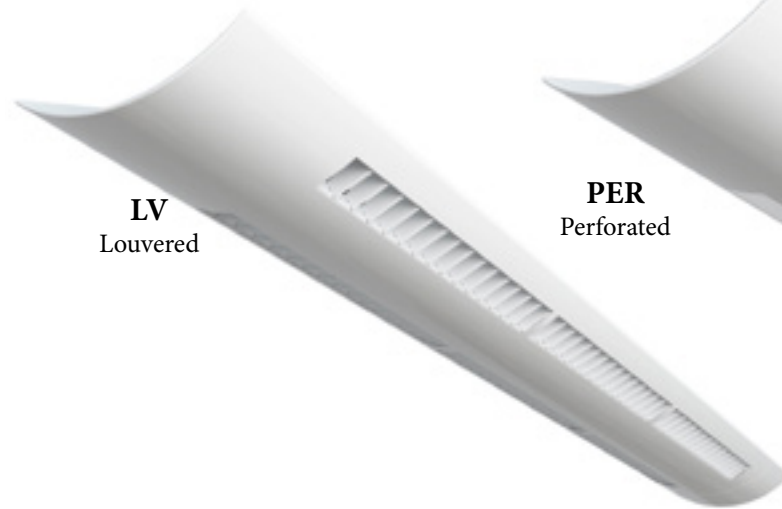

DIRECT / INDIRECT

D/I-LPS & D/I-LPB

DIMENSIONS:
48”L x 7.75”W x 2”H

Project:	
Location(s):	
Type:	
Qty:	
Date:	

PRODUCT SPECIFICATIONS

Description:

Ambient Lighting For an Office or Task Area

Materials:

Heavy Gauge Cold-Rolled Steel Housing

Finish:

Powder Coated

Lens:

White Opal Acrylic Diffuser

LED:

Integrated LED Array

Listing:

LPS

LV
Louvered

PER
Perforated

Also available in LED tube lamps

ORDER INFORMATION

Call Factory For Fluorescent Options

MODEL	FINISH	WATTAGE	KELVIN	MOUNT	OUTER ROW	LENGTH	OPTIONS
Model D/I-LPB D/I-LPS	Finish DB - Dark Bronze BL - Black AS - Anodized Silver WH - White CC - Custom Color	Wattage LED64 - 64W LED 6400 Lms LED128 - 128W LED 12800 Lms	Kelvin 30 - 30K 35 - 35K 40 - 40K	Mount AC50 - 50” Aircraft Cable PDXX - Pendant Mount Replace XX with desired length of pendant rods	Outer Row (Sides) PER - Perforated LV - Louvered (T5 only)	Length Multiples of 4’ 4 - 4 Foot XX - Multiples of 4 Foot	Options DV - 120/277 Dual Volt MOT - Motion Sensor EM - Emergency Backup EM5 - 500 Lm Emergency EM12 - 1200 Lm Emergency DIM0-10V - 0-10V Dimmable