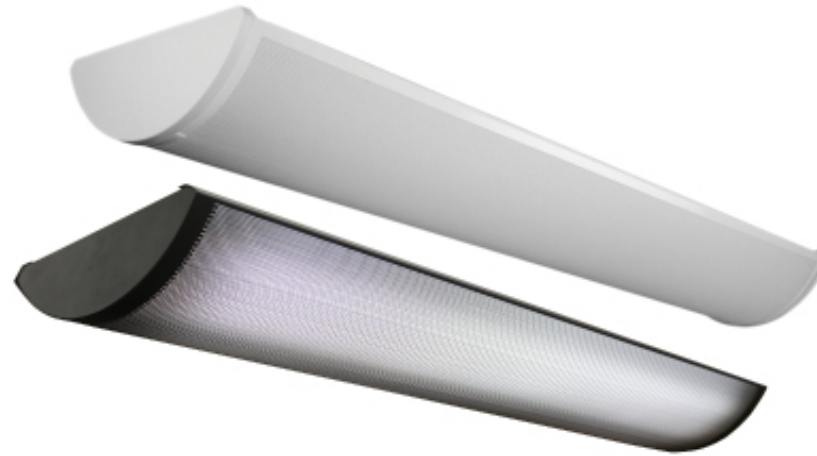

DIMENSIONS:
48”L x 11”W x 4”H

Project:	
Location(s):	
Type:	
Qty:	
Date:	

PRODUCT SPECIFICATIONS

Description:
Ambient Lighting For an Office or Task Area

Materials:
Die-Formed Heavy Gauge Painted Cold-Rolled Steel Housing

Finish:
Powder Coated

Lens:
White Opal Acrylic Diffuser

LED:
Integrated LED Array

Listing:
Dry List to Meet UL 1598 Standard

Driver Info:
120V

Installation Information:
Install by Qualified Electrician

Warranty:
2 Years From Date of Shipment

also available in LED tube lamps

ORDER INFORMATION
Call Factory For Fluorescent Options

MODEL	FINISH	WATTAGE	KELVIN	LENGTH	MOUNT	OPTIONS
Model D/I-PERF	Finish DB - Dark Bronze BL - Black AS - Anodized Silver WH- White CC - Custom Color	Wattage LED64 - 64W LED 6400 Lms LED128 - 128W LED 12800 Lms LED40DN/20UP - 40W Down 20W UP	Kelvin 30 - 30K 35 - 35K 40 - 40K	Length 4 - 4 Feet 8 - 8 Feet XX - Length in multiples of 4”	Mount AC50 - 50” Aircraft Cable PDXX - Pendant Mount Replace XX with desired length	Options DV - Dual Volt MOT - Motion EM - Emergency EM5 - 500 Lumen Emergency EM12 - 1200 Lumen Emergency DIM0-10V - 0-10V Dimmable