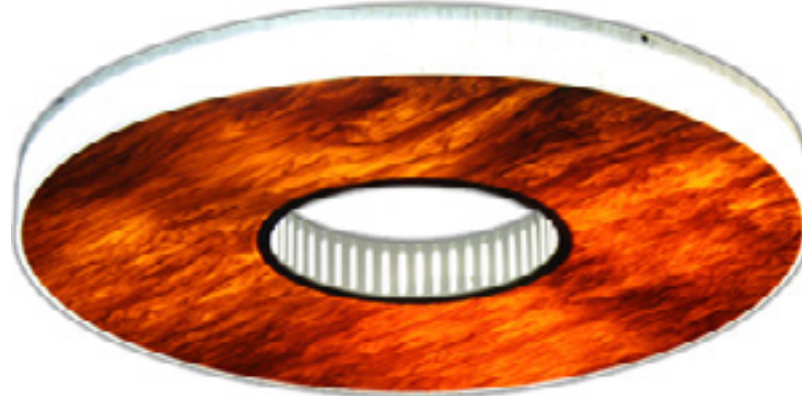

## PRODUCT SPECIFICATIONS

**Description:**  
 A Drum Style Pendant with Multiple Lens Options Giving the Feel of a Donut

**Materials:**  
 20ga. G90 Galvanized Steel

**Finish:**  
 Powder Coated

**Lens:**  
 White Acrylic

shown with sterling flame lens