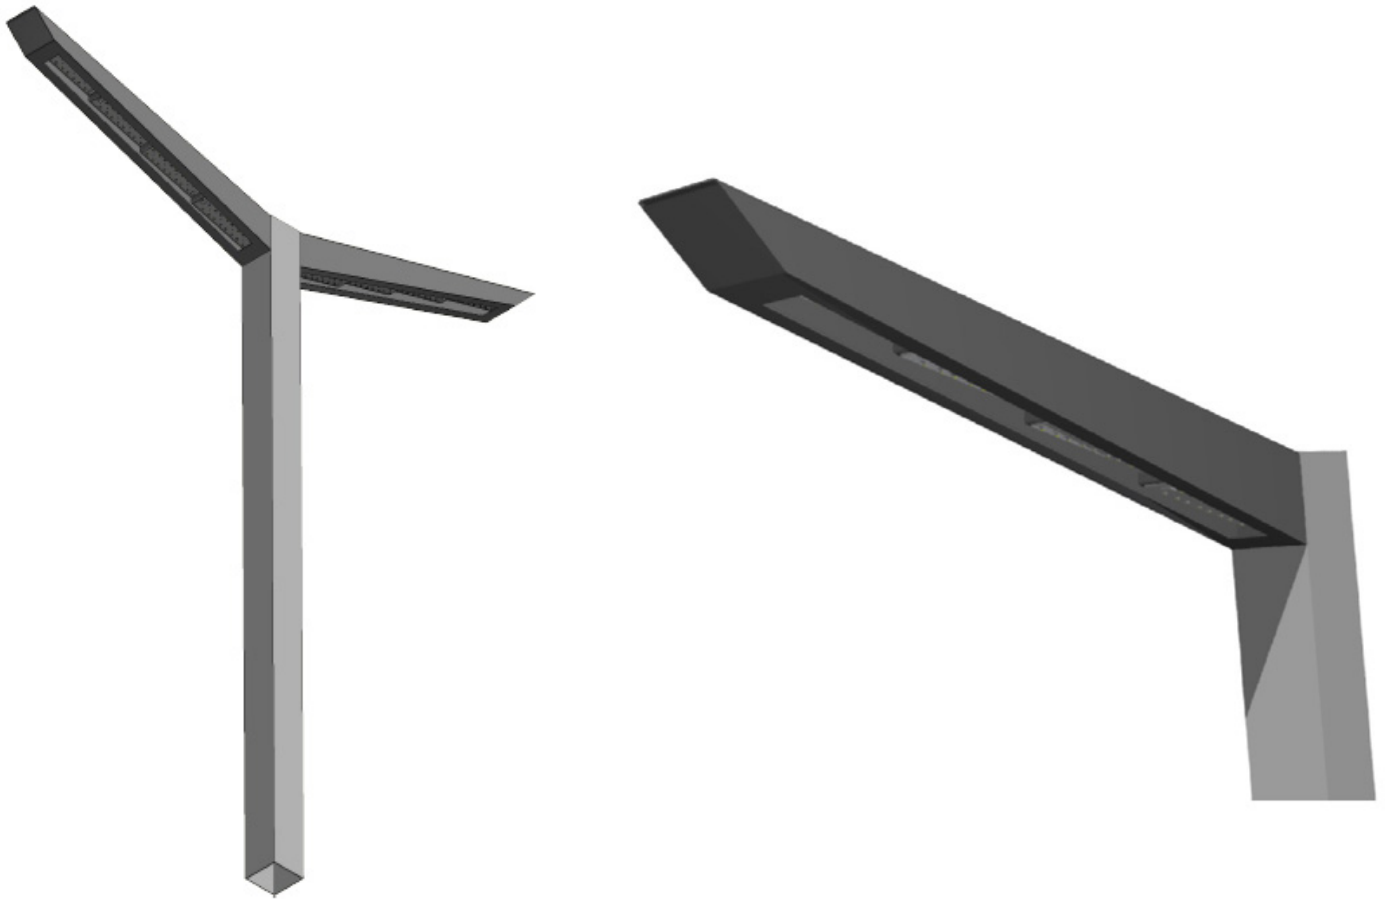

POLE LIGHTS
DPL38

Standard Product Specifications

Materials:

Aluminum Housing

Finish:

Powder Coated

Lens:

Clear Polycarbonate

Warranty:

2 Years From Date of Shipment

DIMENSIONS:

Pole - 5”Sq. x 5”Sq.

Area Light - 5”H x 38”E

Custom Pole Heights - 15’ Max

MODEL	FINISH	WATTAGE	KELVIN	MOUNTING	TYPE
Model DPL38	Finish DB - Dark Bronze BL - Black AS - Anodized Silver WH - White CC - Custom Color	Wattage LED50 - 50W LED 5000 Lms LED60 - 60W LED 6000 Lms LED80 - 80W LED 8000 Lms	Kelvin 30 - 30K 35 - 35K 40 - 40K 50 - 50K	Mounting 190 - 1 Head @ 90 Degrees 290 - 2 Heads @ 90 Degrees 2180 - 2 Heads @ 180 Degrees	Type III - Type III IV - Type IV V - Type V