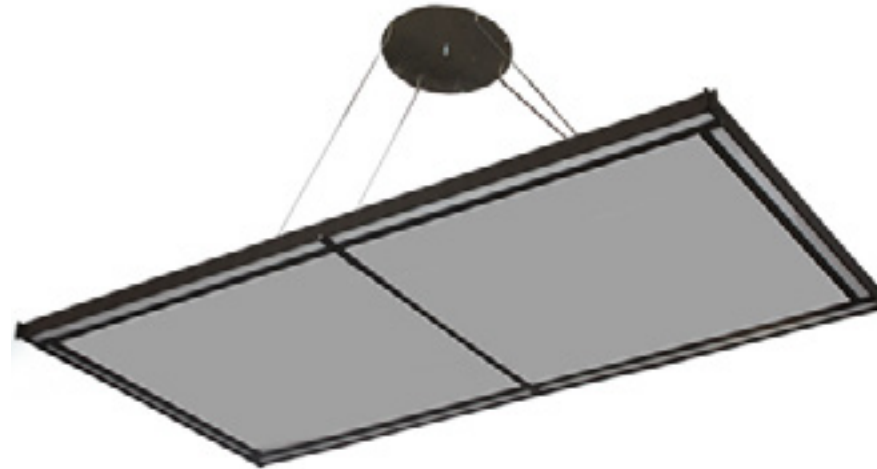

ORDER INFORMATION
Call Factory For Fluorescent Options

MODEL	FINISH	WATTAGE	KELVIN	LENS	OPTIONS
Model HUD2472 HUD3636	Finish DB - Dark Bronze BL - Black AS - Anodized Silver WH - White CC - Custom Color	Wattage (HUD3636) LED23 - 23W LED 2300 Lms Wattage (HUD2472) LED52 - 52W LED 5200 Lms	Kelvin 30 - 30K 40 - 40K 50 - 50K	Lens WA - White Acrylic	Options DV - Dual Volt 120/277 DIM - Dimmable 0-10V