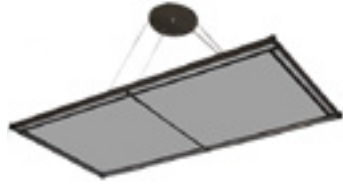

PENDANTS AND CHANDELIERS

HUDSON

DIMENSIONS:
HUD2472 - 24"W x 72"L x 7.25"H
HUD3636 - 36"W x 36"L x 7.25"H

Custom Sizes Available

Project:	
Location(s):	
Type:	
Qty:	
Date:	

PRODUCT SPECIFICATIONS

Description:
 A Rectangular Contemporary
 Pendant Fixture

Materials:
 Aluminum

Finish:
 Powder Coated

Lens:
 White Acrylic

LED:
 Integrated LED Array

Listing:
 Damp List to Meet UL1598 Standard

Driver Info:
 120V

Installation Information:
 Install by Qualified Electrician