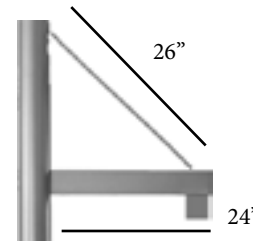

LBELL

DIMENSIONS:
LBELL : 16”H x 22”W

Project:	
Location(s):	
Type:	
Qty:	
Date:	

PRODUCT SPECIFICATIONS

Description:
A Decorative Post Top Down Light
Full Cut Off

Materials:
Cast Aluminum

Finish:
Powder Coated

Hook Arm

Deco Straight Arm

Wall Mount

Cable Hanger System

Deco Straight Arm 3

Dual Hook Arm

Dual DSA

ORDER INFORMATION
Call Factory For Fluorescent Options