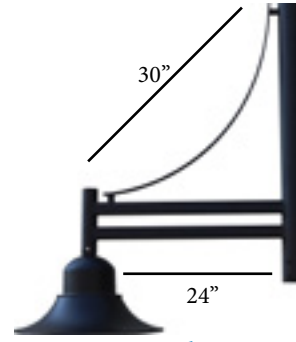

LBELL

DIMENSIONS:
LBELL : 16”H x 22”W

Project:	
Location(s):	
Type:	
Qty:	
Date:	

PRODUCT SPECIFICATIONS

Description:
A Decorative Post Top Down Light
Full Cut Off

Materials:
Cast Aluminum

Finish:
Powder Coated

Hook Arm

Deco Straight Arm

Wall Mount

Cable Hanger System

Deco Straight Arm 3

Dual Hook Arm

Dual DSA

ORDER INFORMATION
Call Factory For Fluorescent Options