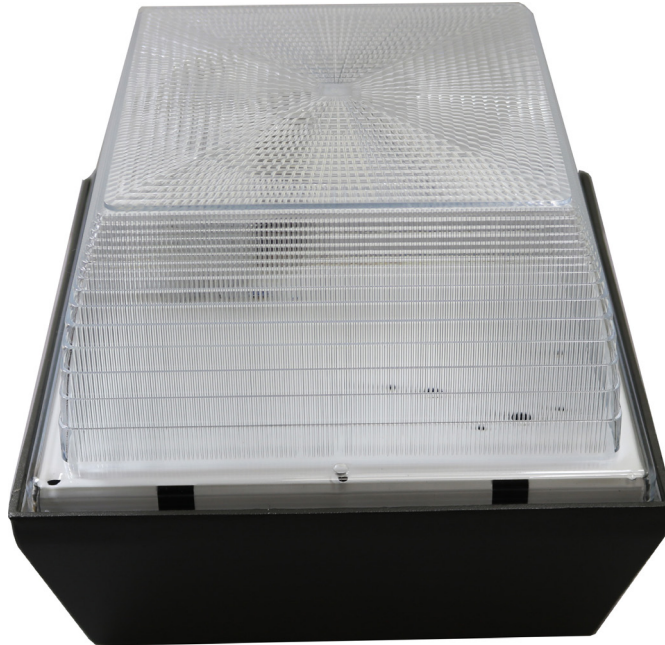

Standard Product Specifications

**Materials:**

Aluminum Housing

**Finish:**

Powder Coated

**Lens:**

Clear Prismatic Polycarbonate

**LED:**

Integrated LED Array

**Listing:**

Wet List to Meet UL 1598 Standard

**Driver Info:**

120/277V

**Installation Information:**

Install by Qualified Electrician

**Warranty:**

2 Years From Date of Shipment

**DIMENSIONS:**

C88 - 9”Sq. x 8.5”E

**ORDER INFORMATION**

Call Customer Service for Ordering - This is an Overstock Item