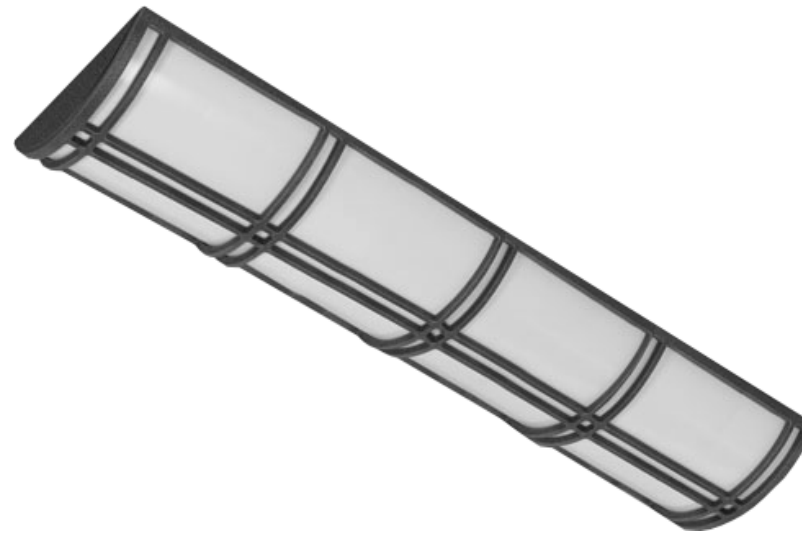

Installation Information:

Install by Qualified Electrician

Call Divine Lighting for ordering. This is an overstock item.