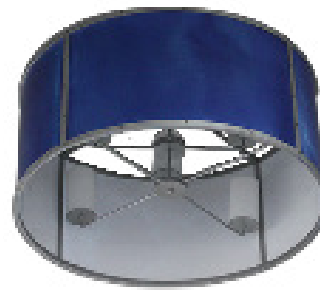

PENDRUM

DIMENSIONS:
19" Dia. x 10"H

Custom Sizes Available

| | |
|--------------|--|
| Project: | |
| Location(s): | |
| Type: | |
| Qty: | |
| Date: | |

PRODUCT SPECIFICATIONS

Description:
A Decorative Drum Style Pendant with Multiple Lens Options

Materials:
20ga. G90 Galvanized Steel

Finish:
Powder Coated

Lens:
White Acrylic Standard & Other Options

LED:
Integrated LED Array

Listing:
Damp List to Meet UL1598 Standard

Driver Info:
120V

Installation Information:
Install by Qualified Electrician

Warranty:
2 Years From Date of Shipment

lens bottom w/ sterling onyx

open bottom w/ lapis blue

deco frame

XBAR frame

HALO frame

ORDER INFORMATION

Call Factory For Fluorescent Options

| MODEL | FINISH | WATTAGE | KELVIN | SHADE | OPTIONS |
|---|--|--|---|--|--|
| Model PENDRUMxXx (Diameter x Height) | Finish DB - Dark Bronze BL - Black AS - Anodized Silver WH - White CC - Custom Color | Wattage LED20 - 20W LED 2200 Lms | Kelvin 30 - 30K 35 - 35K 40 - 40K 50 - 50K | Shade WA - White Acrylic SO - Sterling Onyx SF - Sterling Flame LB - Lapis Blue | Options DV - 120/277 Dual Volt ACXX - AC Cable Kit DECO - Decorative Frame HALO - Halo Frame XBAR - X-Bar Frame SF - Semi-Flush Mount Kit OB - Open Bottom (No Lens) LT - Lens Top CH - Chain Hung PDCXX - Pendant Mount (White Cord) PDRXX - Pendant Mount With 1/2" DR (Replace xx with Length in Inches) |