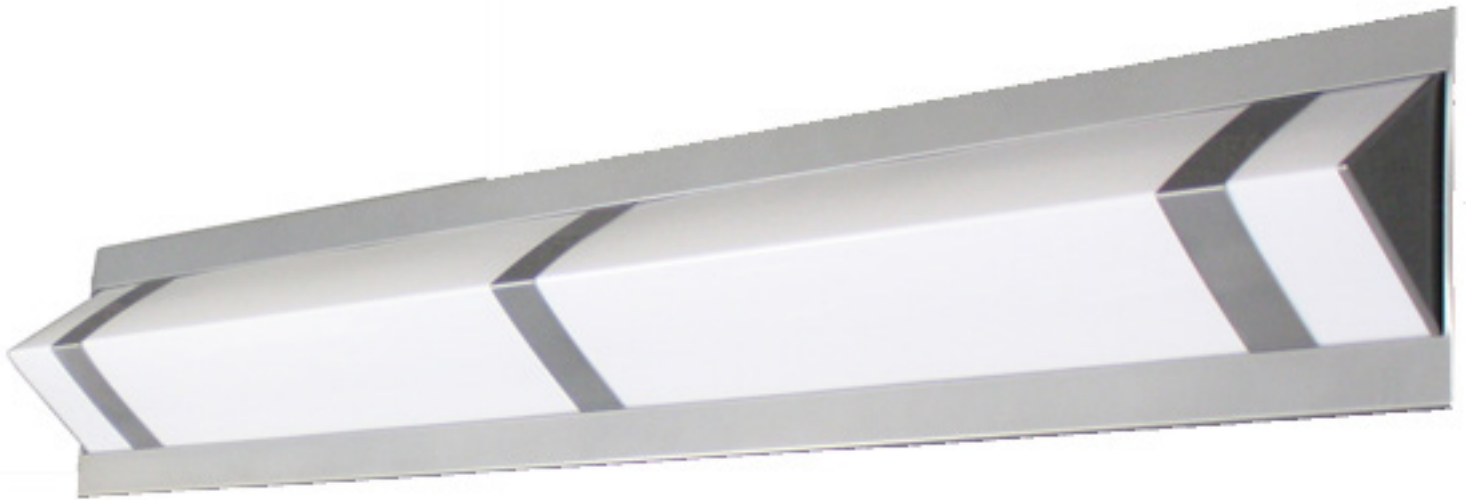

**LINEAR
PYRAMID**

Standard Product Specifications

Materials:

Aluminum Housing

Finish:

Powder Coated

Lens:

White Polycarbonate

LED:

Integrated LED Array

Listing:

Wet List to Meet UL 1598 Standard

Driver Info:

120V

Installation Information:

Install by Qualified Electrician

Warranty:

2 Years From Date of Shipment

DIMENSIONS:

48”L x 8”W x 4”E

MODEL	FINISH	WATTAGE	KELVIN	OPTIONS
Model PYR848	Finish DB - Dark Bronze BL - Black AS - Anodized Silver WH- White CC - Custom Color	Wattage LED36 - 36W LED 3600 Lms LED64 - 64W LED 6400 Lms	Kelvin 30 - 30K 35 - 35K 40 - 40K 50 - 50K	Options DV - Dual Volt 120/277V DIM - 0-10V Dimmable EM5 - 500 Lms Emergency EM12 - 1200 Lms Emergency