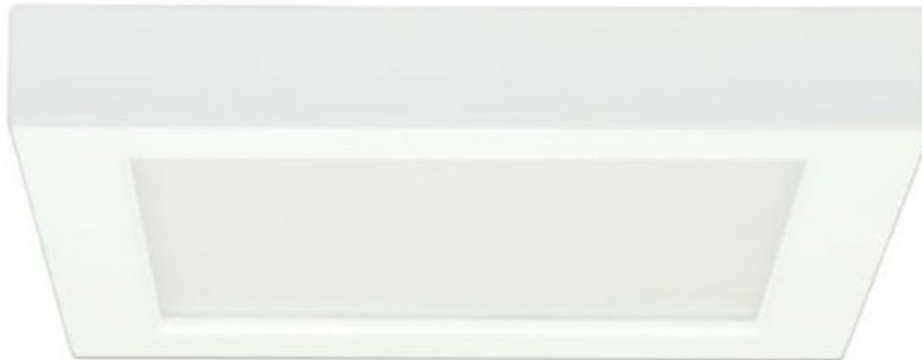

CEILING FLUSH
RD7M/SQ7M

Standard Product Specifications

Materials:

Aluminum Housing

Finish:

Powder Coated

Lens:

White Acrylic

Warranty:

2 Years From Date of Shipment

DIMENSIONS:

RD7M - 7”Dia. x 1”H

SQ7M - 7”Sq. x 2”H

RD7M

SQ7M

| MODEL | FINISH | WATTAGE | KELVIN |
|------------------------------|---|--|---|
| Model RD7M SQ7M | Finish DB - Dark Bronze BL - Black AS - Anodized Silver WH- White CC - Custom Color | Wattage(RD7M) LED13.5 - 13.5W LED 800-900 Lms Wattage(SQ7M) LED13.5 - 13.5W LED 780-880 Lms | Kelvin 27 - 27K 30 - 30K 40 - 40K 50 - 50K |