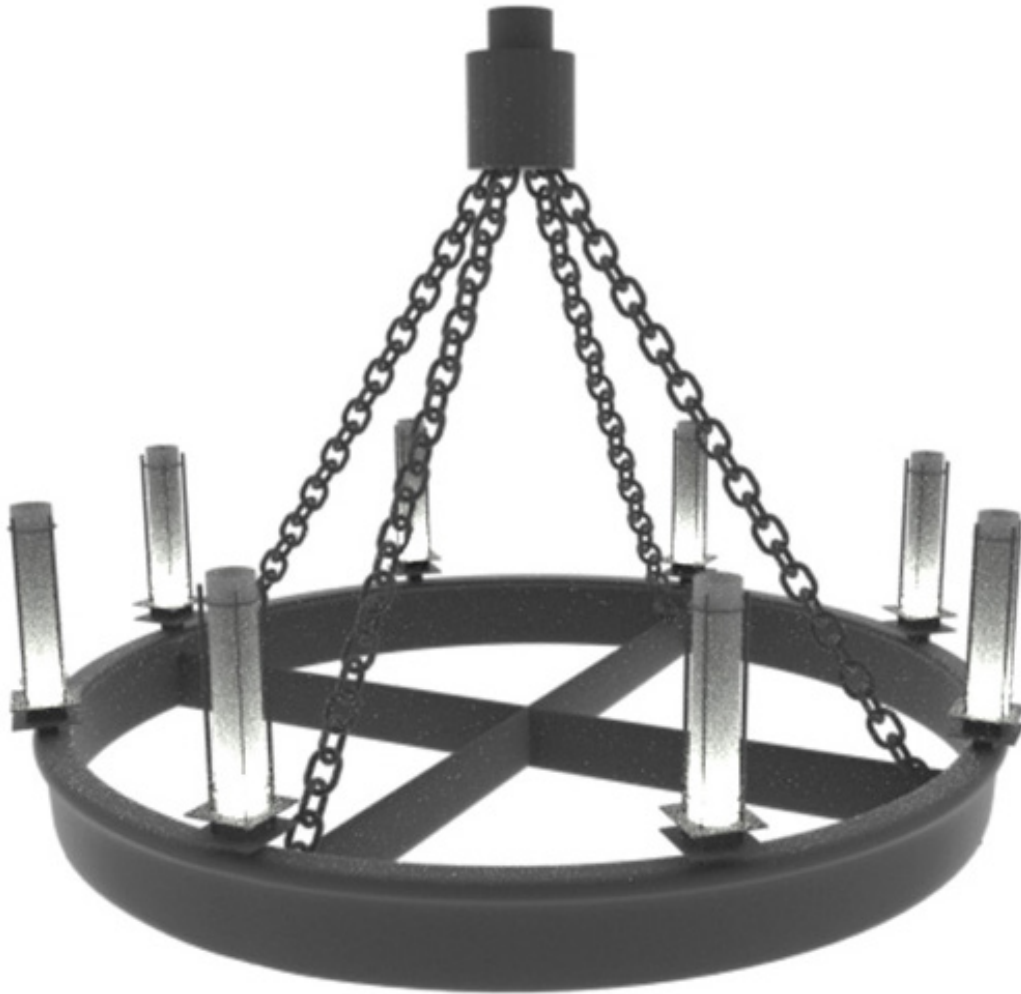

PENDANTS AND CHANDELIERS
RENAISSANCE

Standard Product Specifications

Materials:
 Aluminium and Steel Frame
Finish:
 Powder Coated
Lens:
 See Options Below
LED:
 Integrated LED Array

Listing:
 Wet List to Meet UL 1598 Standard
Driver Info:
 120/277V
Installation Information:
 Install by Qualified Electrician
Warranty:
 2 Years From Date of Shipment

DIMENSIONS:
 48”Dia. x 34”H

MODEL	FINISH	WATTAGE	KELVIN	LENS	OPTIONS
Model REN	Finish DB - Dark Bronze BL - Black AS - Anodized Silver WH- White CC - Custom Color	Wattage 8GU - GU24 Socket 8INC - 8 Incandescent Sockets	Kelvin 30 - 30K 35 - 35K 40 - 40K 50 - 50K	Lens WA - White Acrylic SO - Sterling Onyx HO - Honey Onyx ALA - Alabaster WHD - White Drop	Options CORDXX - Cord Mount Replace XX with Cord Length in Inches Chain - Chain Hung