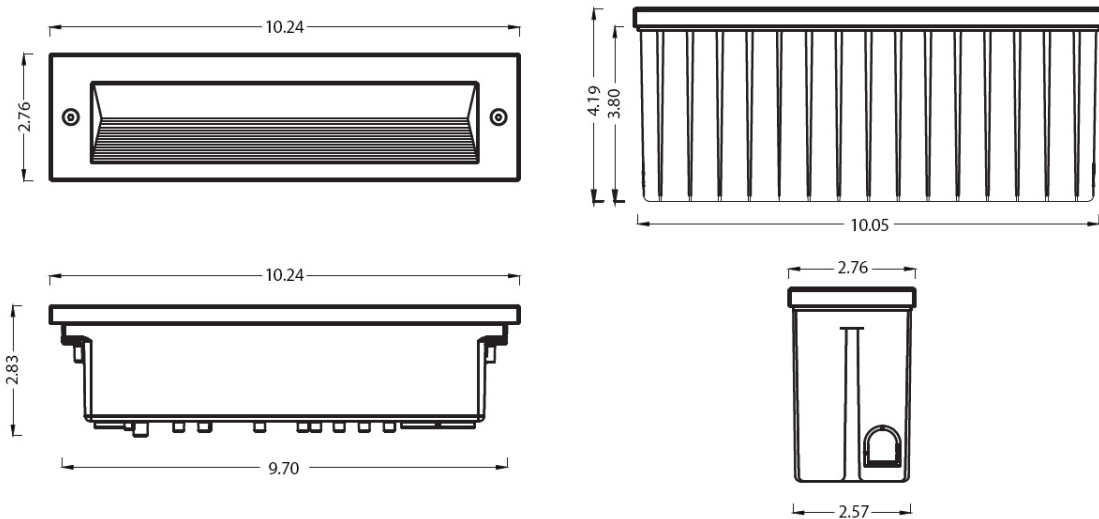

Standard Product Specifications

Materials:
Die-Cast Aluminum
Finish:
Powder Coated
Lens:
White Glass
LED:
Integrated LED Array

Listing:
Wet List to Meet UL 1598 Standard
Driver Info:
120/277V
Installation Information:
Install by Qualified Electrician
Warranty:
2 Years From Date of Shipment

DIMENSIONS:
10.24”L x 2.76”H

Dimensions:

Distribution: