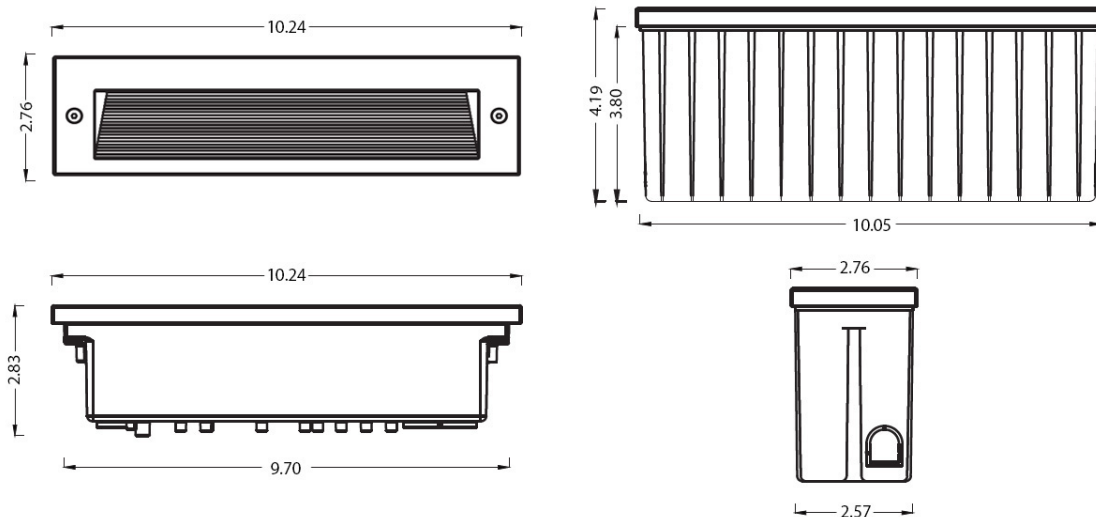

Integrated LED Array

**Listing:**

Wet List to Meet UL 1598 Standard

**Driver Info:**

120/277V

**Installation Information:**

Install by Qualified Electrician

**Warranty:**

2 Years From Date of Shipment

**DIMENSIONS:**

10.24”L x 2.76”H

**Dimensions:**

**Distribution:**