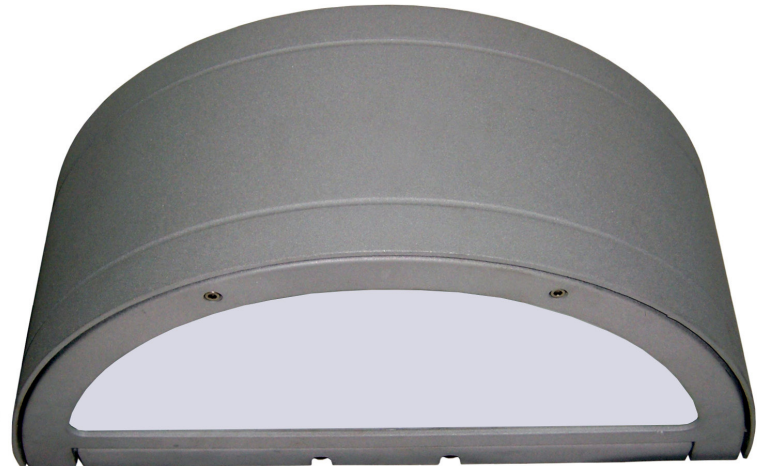

Standard Product Specifications

Materials:
Cast Aluminum Housing
Finish:
Powder Coated
Lens:
Flat Clear Glass on Bottom
Molded Oval Glass on Top
LED:
Integrated LED Array

Listing:
Wet List to Meet UL 1598 Standard
Driver Info:
120/277V
Installation Information:
Install by Qualified Electrician
Warranty:
2 Years From Date of Shipment
5 & 7 Year Warranties Available

DIMENSIONS:
18"W x 7.125"H x 9.125"E

WP36 (Up/Down Light)

WP35(Down Light Only)

MODEL	FINISH	WATTAGE	KELVIN	OPTIONS
Model WP35 WP36	Finish DB - Dark Bronze (Standard) BL - Black AS - Anodized Silver WH - White CC - Custom Color	Wattage (WP35) LED25 - 25W LED 2450 Lms LED36 - 36W LED 3600 Lms Wattage (WP36) LED36 - 36W LED 3600 Lms LED45 - 45W LED 4500 Lms	Kelvin 30 - 30K 40 - 40K 50 - 50K	Options 5Y - 5 Year Warranty 7Y - 7 Year Warranty DIM - 0-10V Dimmable MOT - Motion Sensor EM5 - 500Lms Emergency EM12 - 1200Lms Emergency PC - Photocell DV - 120/277 Dual Volt