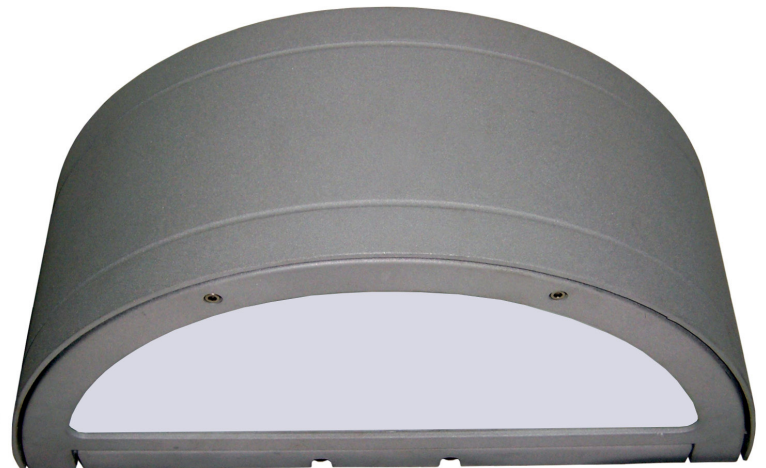

Standard Product Specifications

Materials:
Cast Aluminum Housing
Finish:
Powder Coated
Lens:
Flat Clear Glass on Bottom
Molded Oval Glass on Top
LED:
Integrated LED Array

Listing:
Wet List to Meet UL 1598 Standard
Driver Info:
120/277V
Installation Information:
Install by Qualified Electrician
Warranty:
2 Years From Date of Shipment

DIMENSIONS:
18"W x 7.125"H x 9.125"E

WP36 (Up/Down Light)

WP35(Down Light Only)

MODEL	FINISH	WATTAGE	KELVIN	OPTIONS
Model WP35 WP36	Finish DB - Dark Bronze (Standard) BL - Black AS - Anodized Silver WH- White CC - Custom Color	Wattage (WP35) LED25 - 25W LED 2450 Lms LED36 - 36W LED 3600 Lms Wattage (WP36) LED36 - 36W LED 3600 Lms LED45 - 45W LED 4500 Lms	Kelvin 30 - 30K 40 - 40K 50 - 50K	Options DIM0-10V - 0-10V Dimmable MOT - Motion Sensor EM5 - 500Lms Emergency EM12 - 1200Lms Emergency PC - Photocell DV - 120/277 Dual Volt