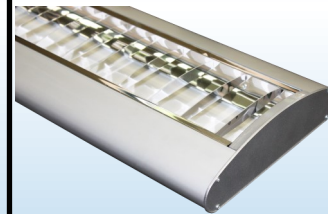

**428B**

Louvered Linear  
46.625" L x 7.25" W x 3.375" D  
Powder Coated Steel Pan and Finish  
LED or Fluorescent

**141 In Stock**

**4802**

Narrow Linear  
3FT - 4.5"W x 36"L x 4.25"H  
4FT - 4.5"W x 48"L x 4.25"H  
Powder Coated Steel Pan and Finish  
LED or Fluorescent

**3FT 533 In Stock  
4FT 131 In Stock**

**EURO232**

A Decorative Two Light Linear With Plastic End Caps  
49" L x 8.25" W x 3.25" D  
White Ribbed Acrylic  
LED or Fluorescent

**254 In Stock**

**WB102**

Narrow Linear  
3FT - 4.25"E x 36"L x 2.6"H  
4FT - 4.25"E x 48"L x 2.6"H  
Steel Black Pan and Endcaps  
LED or Fluorescent

**3FT 48 In Stock  
4FT 361 In Stock**

**CUMIS**

A Decorative Linear With Faux Frame  
49.5" L x 12" W x 4" D  
Molded Plastic Finish  
LED or Fluorescent

**358 In Stock**

**LVR**

Wide Direct Indirect  
48"L x 10.5"W x 4"H  
Powder Coated  
LED or Fluorescent