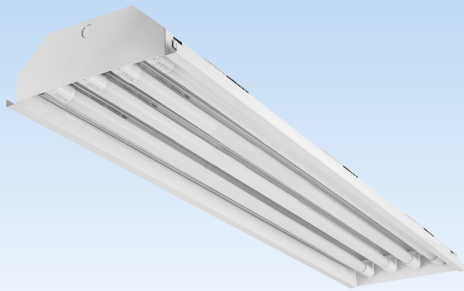

**428B**

Louvered Linear  
46.625" L x 7.25" W x 3.375" D  
Powder Coated Steel Pan and Finish  
LED or Fluorescent

**141 In Stock**

**4802**

Narrow Linear  
3FT - 4.5"W x 36"L x 4.25"H  
4FT - 4.5"W x 48"L x 4.25"H  
Powder Coated Steel Pan and Finish  
LED or Fluorescent

Black - 164 In Stock  
White - 186 In Stock  
Brown - 15 In Stock  
Custom - 26 In Stock

SATURN33R

Circular Ceiling Fixture  
14.5"W x 3.5"H  
White Acrylic  
LED or Fluorescent

150 In Stock

HB-SC

A Hi-Low Bay Linear  
42"L x 11.8"W x 3.875"H  
Baked White Enamel  
LED or Fluorescent

37 In Stock

VN10

A Wall Mount Commodity  
Fixture  
13.25"L x 5.125"W x 3.876"D  
Clear Acrylic  
LED or Fluorescent

169 In Stock

VAPLPL

A Vapor Proof Linear Fixture  
50"L x 7"W x 3.875"H  
Baked White Enamel  
LED or Fluorescent