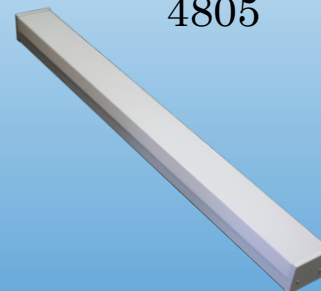

4805

Square Linear
4.5" W x 4.5" H x 36"L
Baked White Enamel
LED or Fluorescent

41 In Stock

All Sales Final. No Returns or Exchanges

Available in Fluorescent & LED